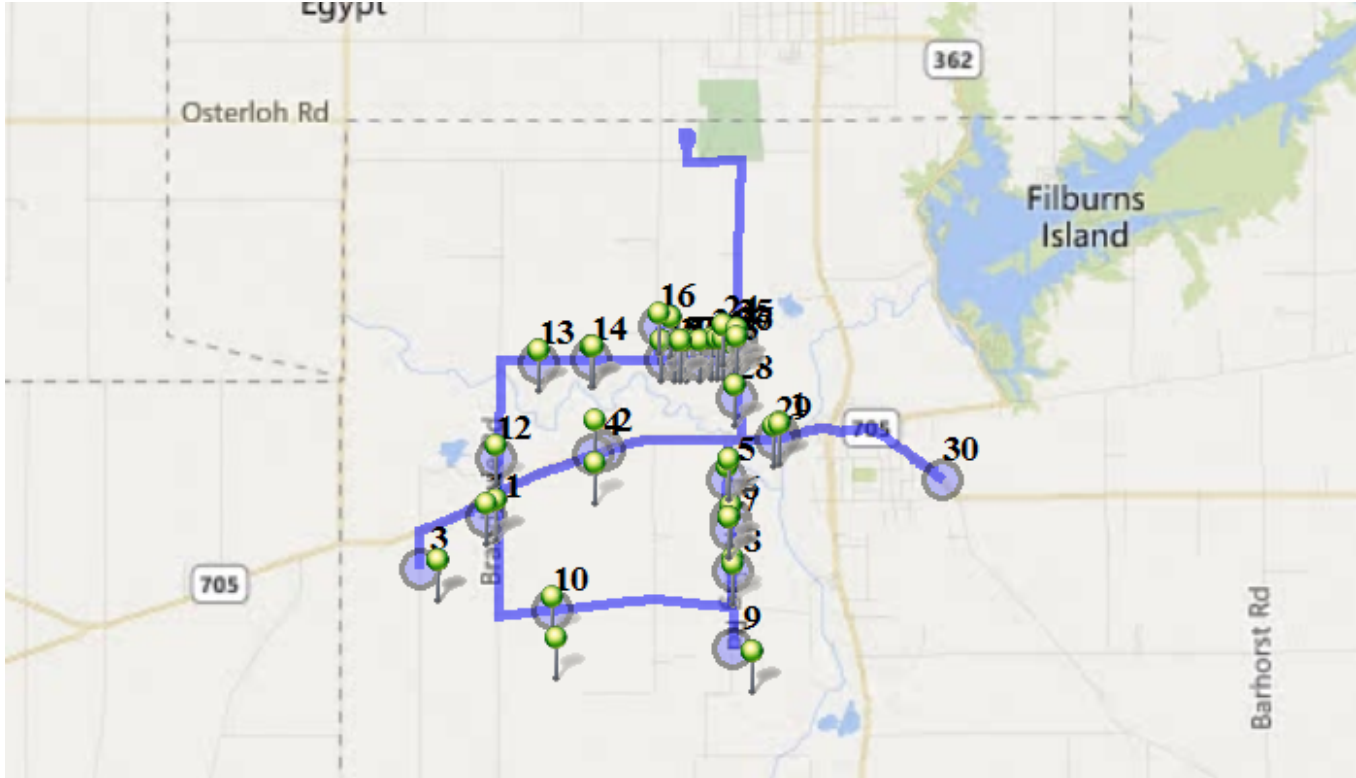

# Run - Bus #2 AM

8/1/2020 - ∞

Driver: Koors, Luke  
Time: 48 min  
Students: 65 / 0

Vehicle: Bus #2  
Distance: 17.37 mi  
Description: AM Route

Mon, Tue, Wed, Thu, Fri

## Map

**#1 - 6:53 AM - / 2791 State Route 705 West**

2 Pickup

**#2 - 6:55 AM - / 1699 Sr 705**

1 Pickup

**#3 - 6:57 AM - / 9800 Holthaus Rd**

3 Pickup

**#4 - 7:08 AM - / 1624 Sr 705**

1 Pickup

**#5 - 7:10 AM - / 10276 Friemering Rd**

3 Pickup

**#6 - 7:10 AM - / 10036 FRIEMERING RD**

3 Pickup

**#7 - 7:10 AM - / 10007 Friemering Rd**

3 Pickup

**#8 - 7:13 AM - / 9710 Friemering Rd**

2 Pickup

- #9 - 7:14 AM - / 9292 Friemering Rd  
2 Pickup
- #10 - 7:19 AM - / 1300 Schlater Rd  
2 Pickup
- #11 - 7:19 AM - / 10115 BRANDEWIE RD  
3 Pickup
- #12 - 7:19 AM - / 10417 BRANDEWIE RD  
1 Pickup
- #13 - 7:25 AM - / 1306 Fortman Rd  
2 Pickup
- #14 - 7:26 AM - / 1586 Fortman Rd  
4 Pickup
- #15 - 7:27 AM - / 2041 Fortman Rd  
2 Pickup
- #16 - 7:30 AM - / 11190 Bruns Rd  
3 Pickup
- #17 - 7:32 AM - / 2131 Fortman Rd  
1 Pickup
- #18 - 7:32 AM - / 2195 Fortman Rd  
3 Pickup
- #19 - 7:32 AM - / 2201 Fortman Rd  
1 Pickup
- #20 - 7:33 AM - / 2265 Fortman Rd  
1 Pickup
- #21 - 7:33 AM - / 2347 Fortman Rd  
2 Pickup
- #22 - 7:33 AM - / 2379 Fortman Rd  
2 Pickup
- #23 - 7:33 AM - / 2421 Fortman Rd  
4 Pickup
- #24 - 7:33 AM - / 11137 FRIEMERING RD  
3 Pickup
- #25 - 7:33 AM - / 11080 FRIEMERING RD  
3 Pickup
- #26 - 7:34 AM - / 11020 Friemering Rd  
3 Pickup
- #27 - 7:35 AM - / 11029 Friemering Rd  
2 Pickup
- #28 - 7:35 AM - / 10755 Friemering Rd